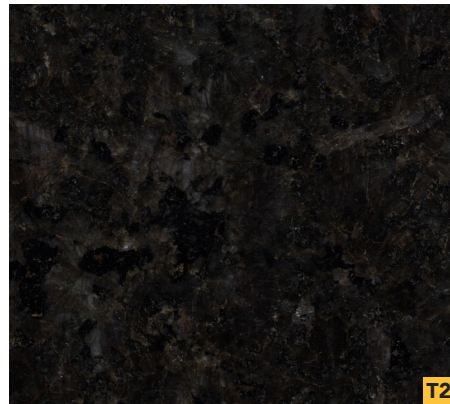

PATAGONIA

402 -201-2283

rucksurfaces.com

Not seeing what you had in mind? We can color-match.

Contact us to see what we can create.

Color samples may vary from actual product. Call for samples.

BALA WHITE

STEEL GREY

GALAXY WHITE

ANGOLA BLACK

BLACK PEARL

BIANCO ANTICO

ALASKA WHITE

402 -201-2283

rucksurfaces.com

Not seeing what you had in mind? We can color-match.