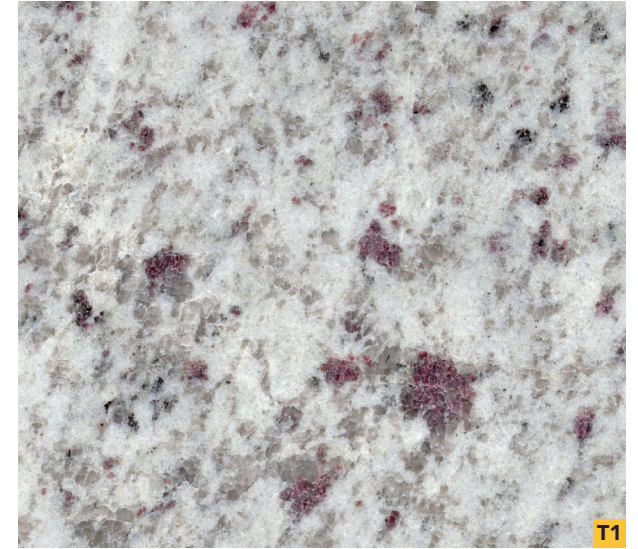

PATAGONIA

402 -201-2283

rucksurfaces.com

Not seeing what you had in mind? We can color-match.

Contact us to see what we can create.

Color samples may vary from actual product. Call for samples.

BALA WHITE

STEEL GREY

GALAXY WHITE

ANGOLA BLACK

BLACK PEARL

BIANCO ANTICO

ALASKA WHITE

402 -201-2283

rucksurfaces.com

Not seeing what you had in mind? We can color-match.