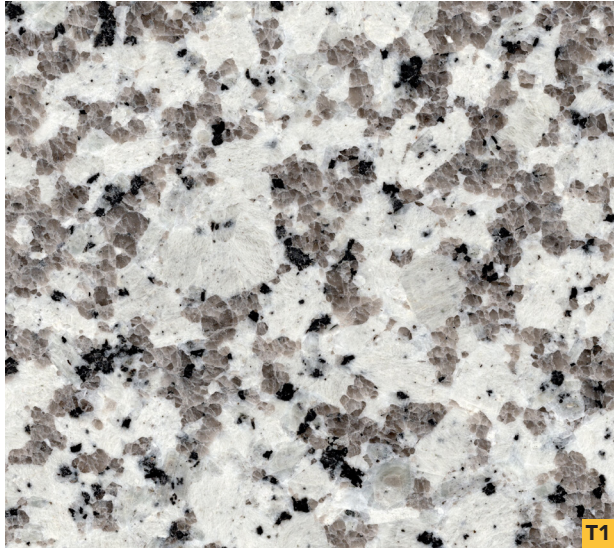

COASTAL

SPARKLE
WHITE

SPARKLE
GREY

BLACK
PEBBLE

ASH GREY

SAHARA
GREY

PURE WHITE

CARRANZA

PATAGONIA

402 -201-2283

rucksurfaces.com

Not seeing what you had in mind? We can color-match.

Contact us to see what we can create.

Color samples may vary from actual product. Call for samples.

BALA WHITE

STEEL GREY

GALAXY WHITE

ANGOLA BLACK

BLACK PEARL

BIANCO ANTICO

ALASKA WHITE

402 -201-2283

rucksurfaces.com

Not seeing what you had in mind? We can color-match.