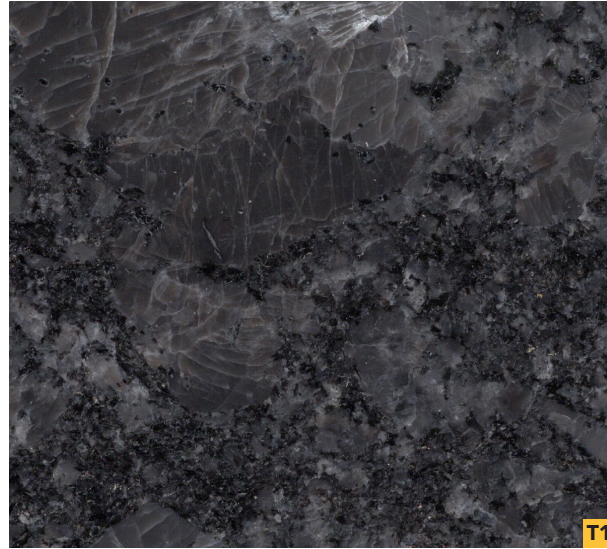

COASTAL

SPARKLE
WHITE

SPARKLE
GREY

BLACK
PEBBLE

ASH GREY

SAHARA
GREY

PURE WHITE

CARRANZA

PATAGONIA

402 -201-2283

rucksurfaces.com

Not seeing what you had in mind? We can color-match.

Contact us to see what we can create.

Color samples may vary from actual product. Call for samples.

BALA WHITE

STEEL GREY

GALAXY WHITE

ANGOLA BLACK

BLACK PEARL

BIANCO ANTICO

ALASKA WHITE

402 -201-2283

rucksurfaces.com

Not seeing what you had in mind? We can color-match.