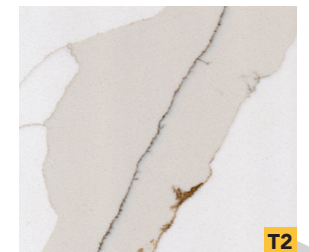

COASTAL

SPARKLE
WHITE

SPARKLE
GREY

BLACK
PEBBLE

ASH GREY

SAHARA
GREY

PURE WHITE

CARRANZA

ISSLEBURG

CALACATTA
STATUARY

CALACATTA
NUVO

CALACATTA
GOLD

GOLDEN
VALLEY

TORONTO

COSMIC
BLACK

DIAMANTE

PATAGONIA

402 -201-2283

rucksurfaces.com

Not seeing what you had in mind? We can color-match.

Contact us to see what we can create.

Color samples may vary from actual product. Call for samples.

BALA WHITE

STEEL GREY

GALAXY WHITE

ANGOLA BLACK

BLACK PEARL

BIANCO ANTICO

ALASKA WHITE

402 -201-2283

rucksurfaces.com

Not seeing what you had in mind? We can color-match.